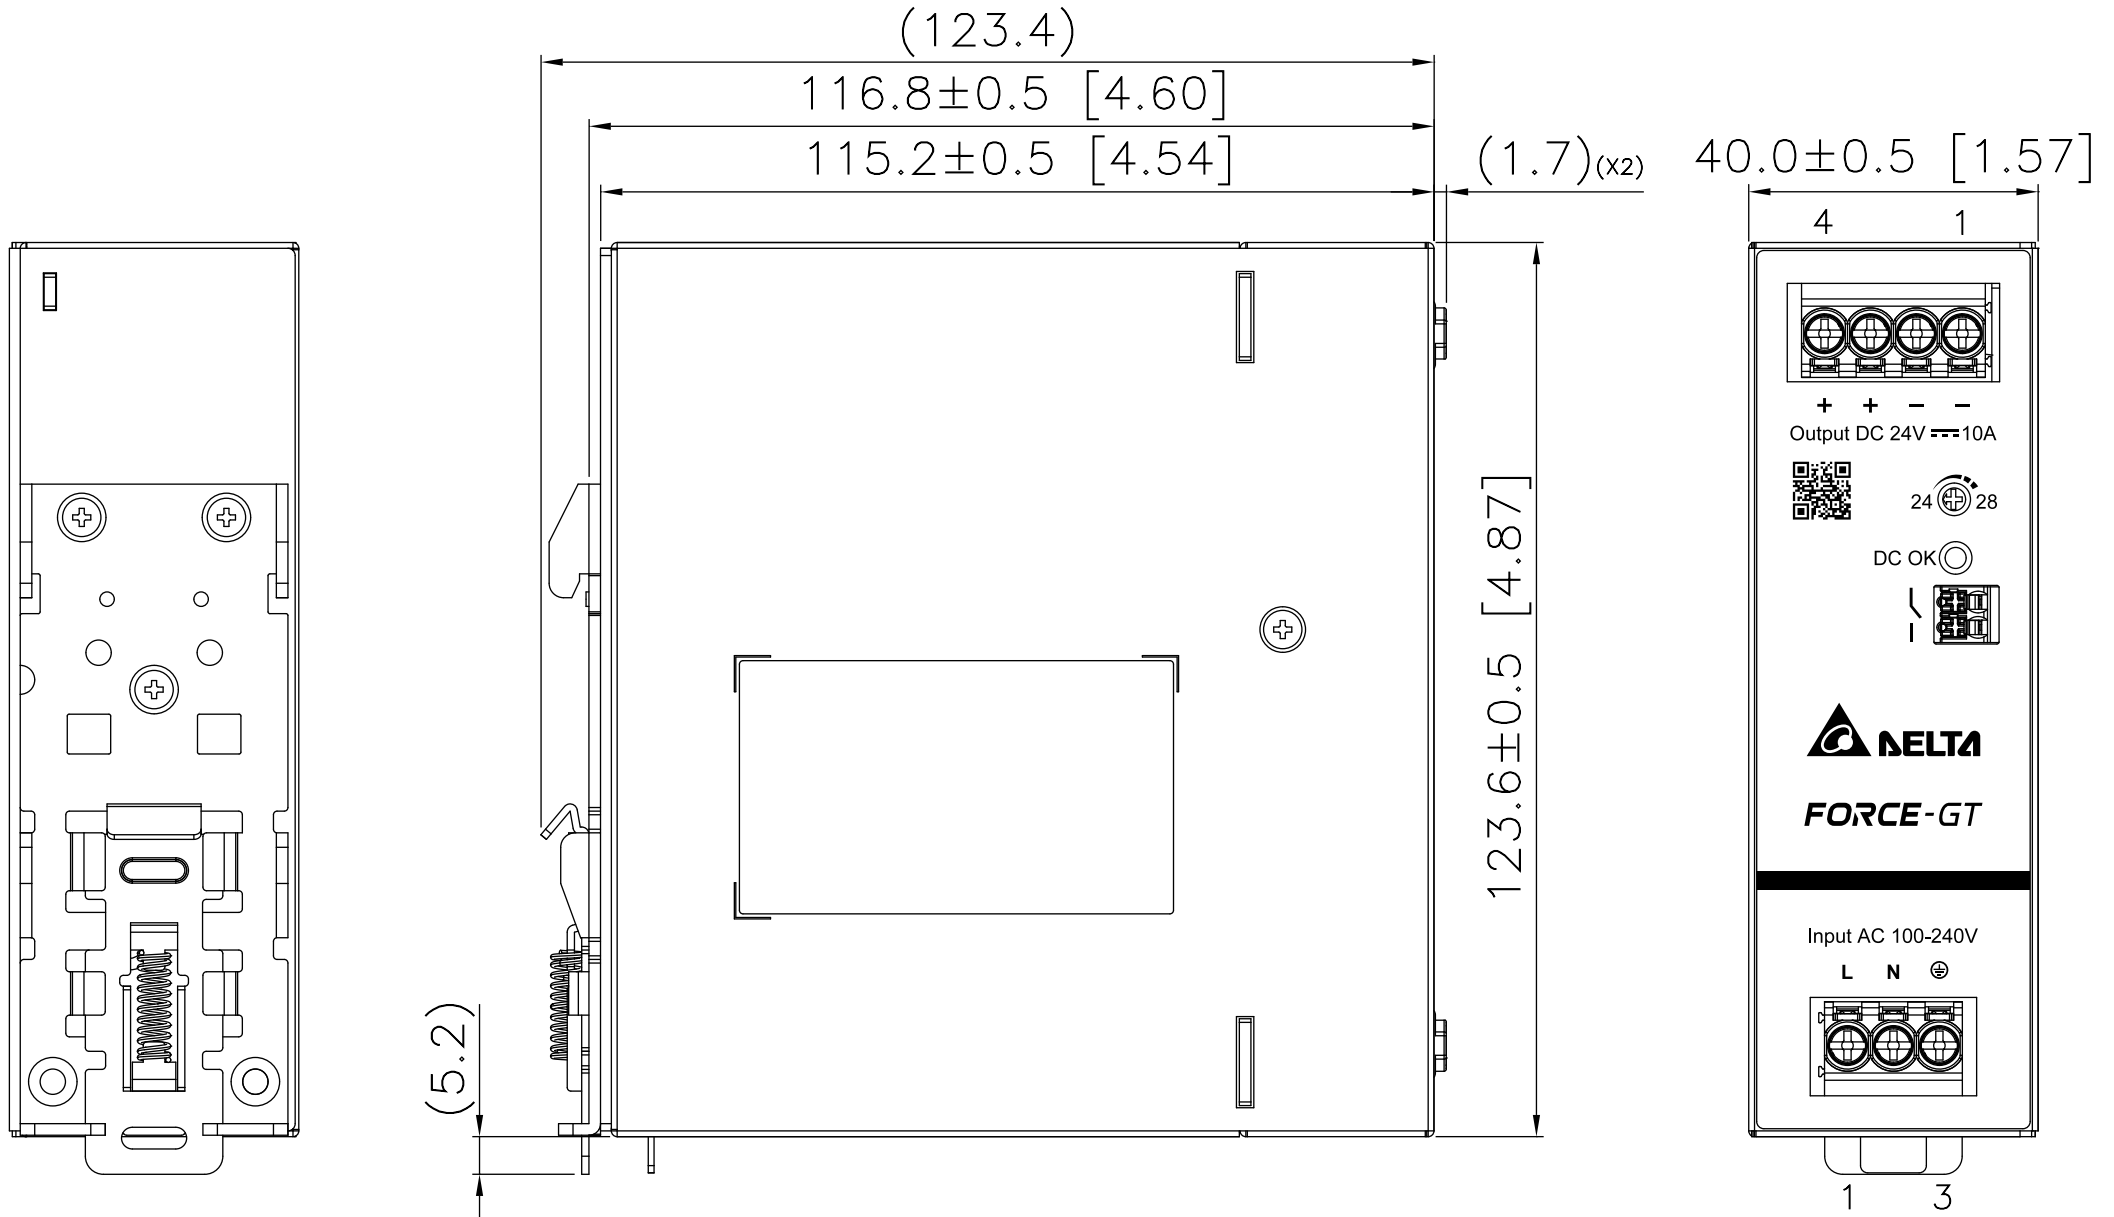

FORCE-GT

Force-GT DIN Rail Power Supply 240W 1 Phase / DRF-□V240W1GBA

FORCE-GT

Force-GT DIN Rail Power Supply 240W 1 Phase / DRF-□V240W1GTA