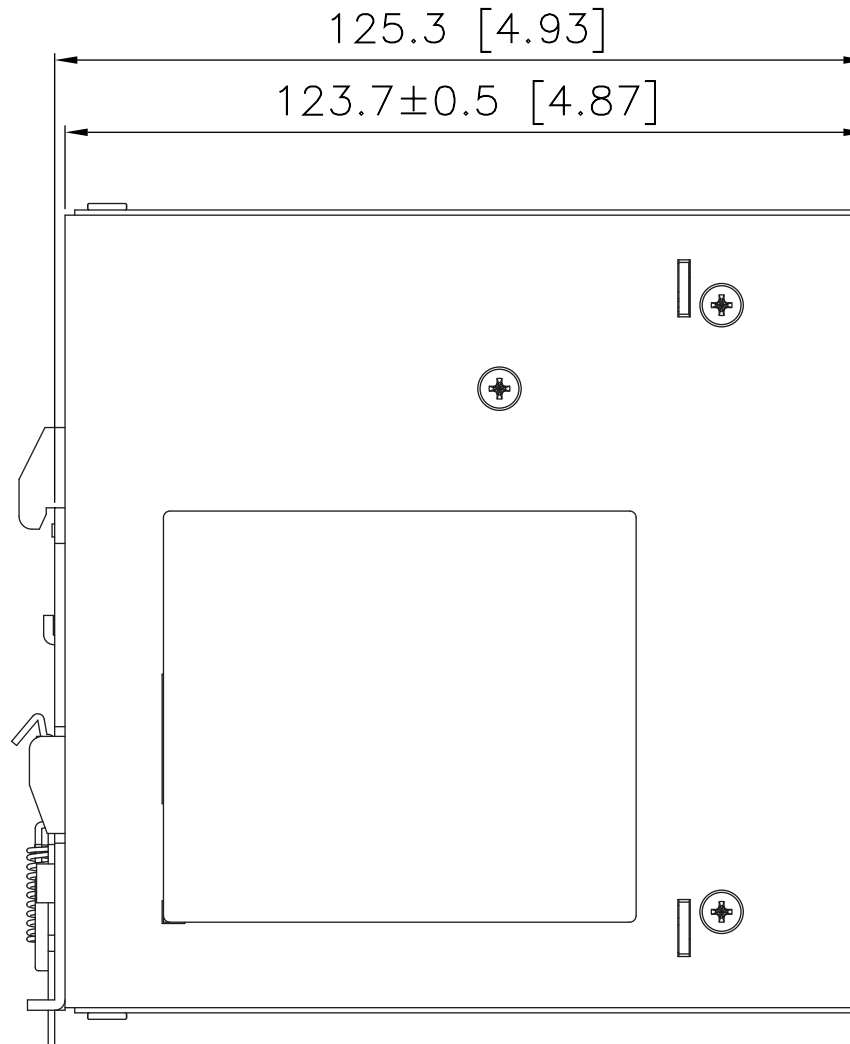

FORCE-GT

Force-GT DIN Rail Power Supply 240W 3 Phase / DRF-24V240W3GBA

FORCE-GT

Force-GT DIN Rail Power Supply 240W 3 Phase / DRF-24V240W3GTA

125.3 [4.93]