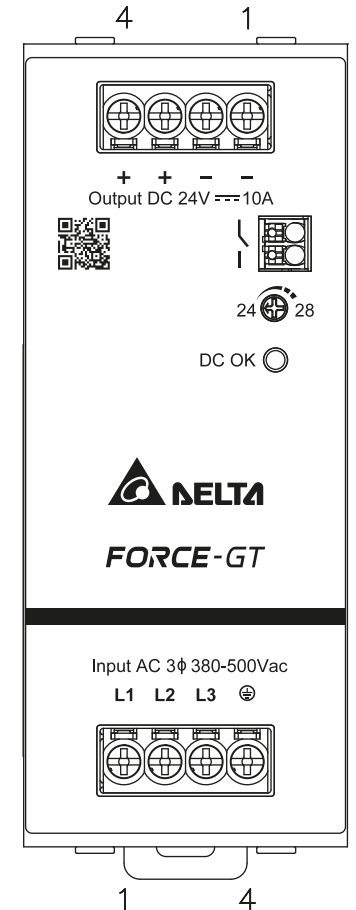

FORCE-GT

Force-GT DIN Rail Power Supply 240W 3 Phase / DRF-24V240W3GBA

FORCE-GT

Force-GT DIN Rail Power Supply 240W 3 Phase / DRF-24V240W3GTA

125.3 [4.93]