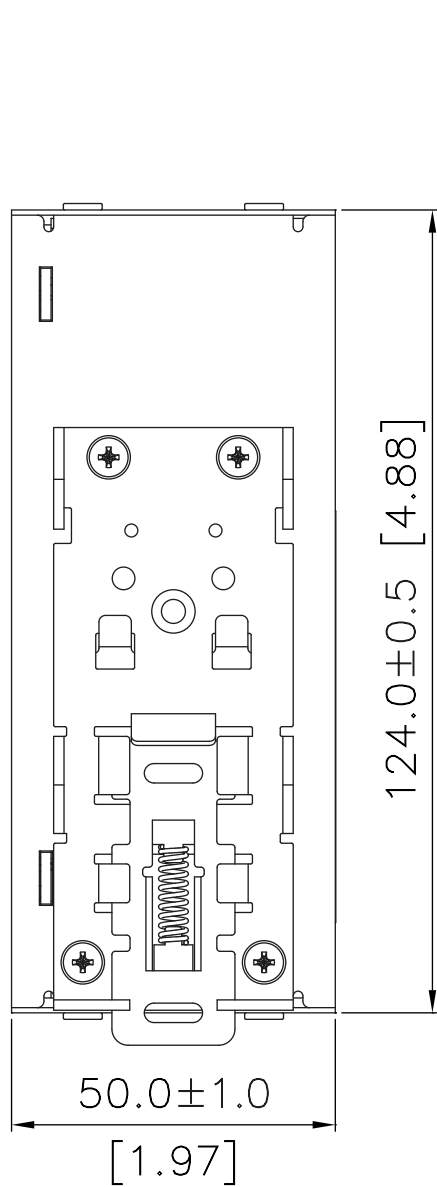

FORCE-GT

Force-GT DIN Rail Power Supply 240W 3 Phase / DRF-24V240W3GBA

FORCE-GT

Force-GT DIN Rail Power Supply 240W 3 Phase / DRF-24V240W3GTA

125.3 [4.93]