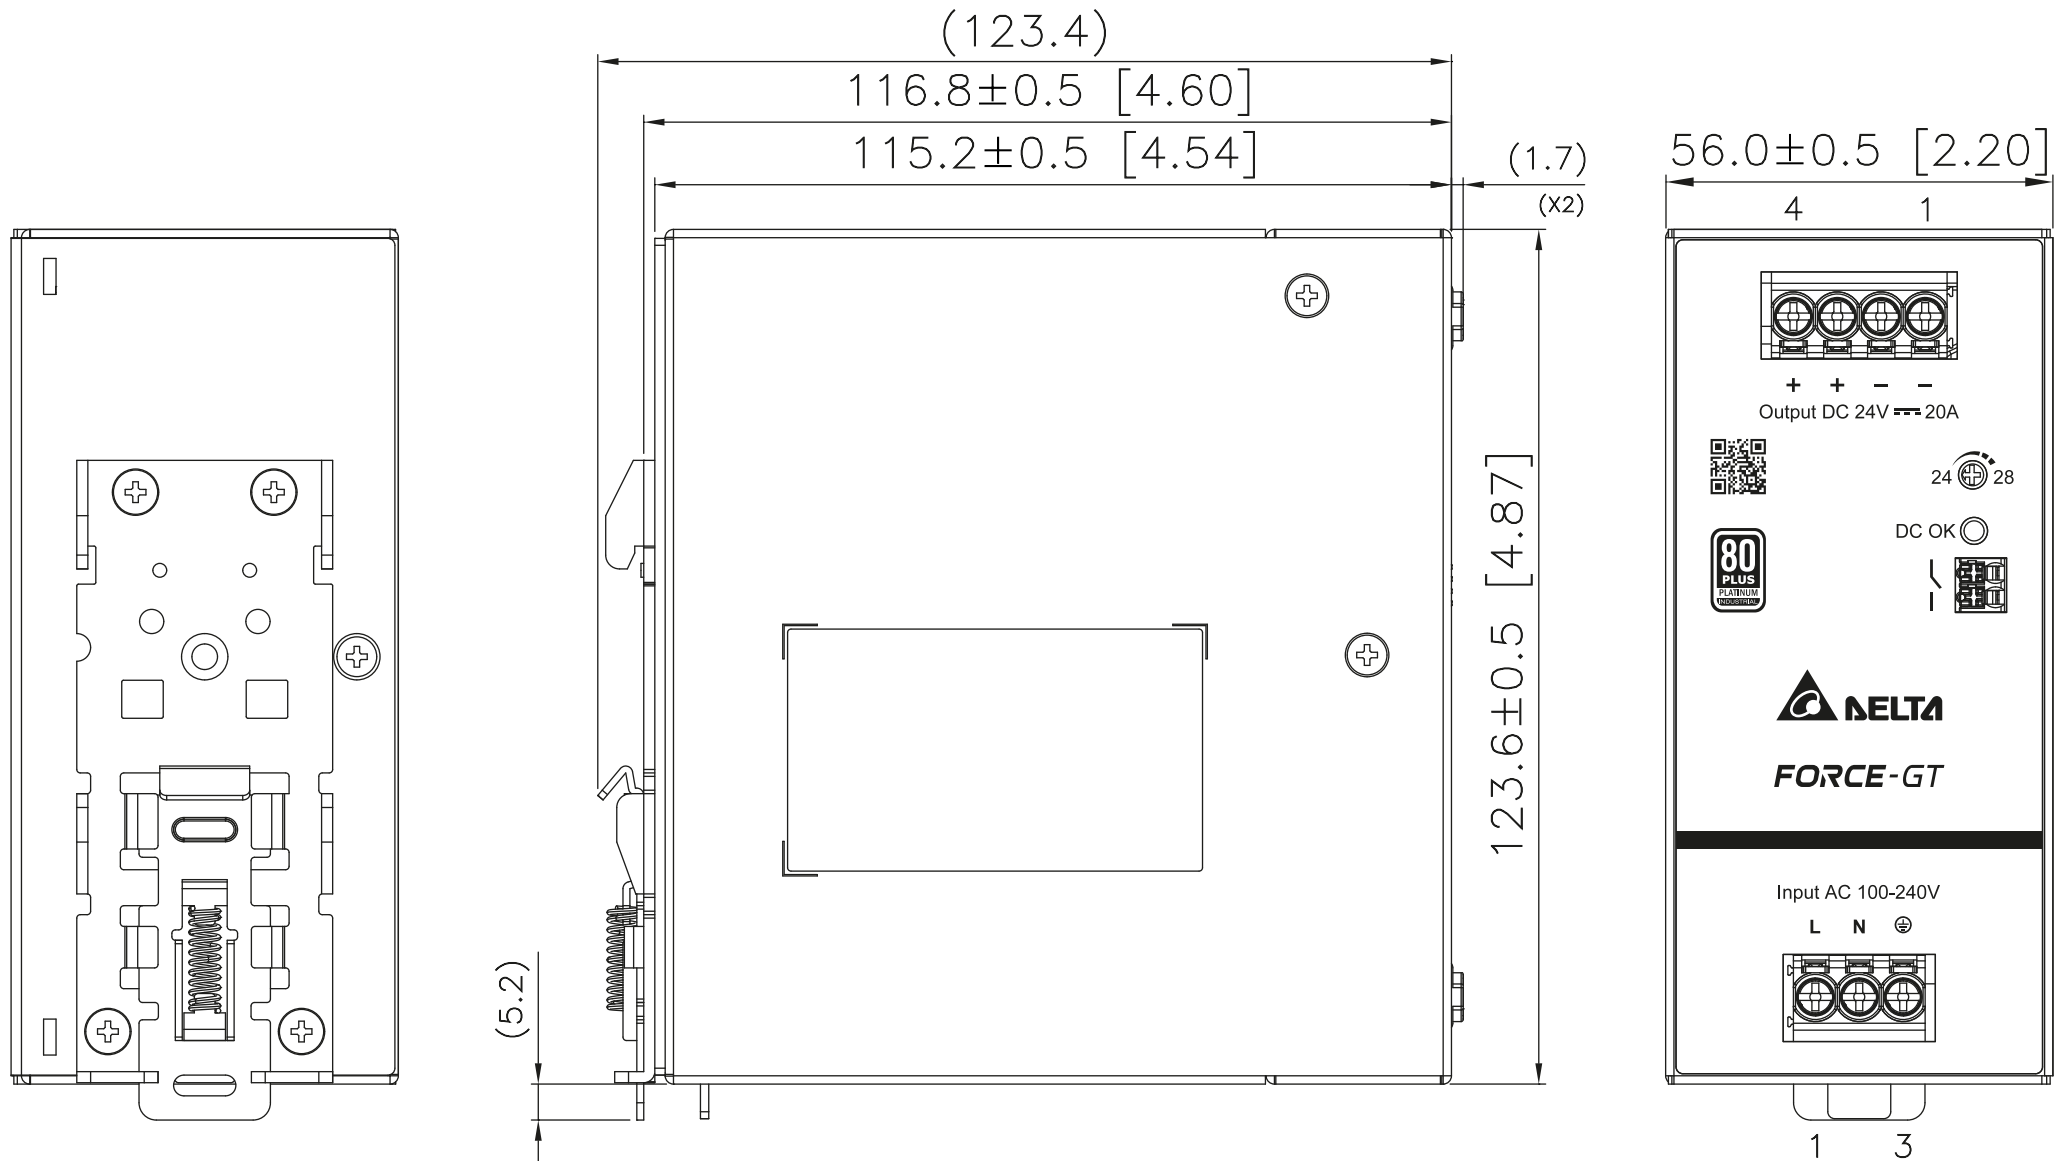

FORCE-GT

Force-GT DIN Rail Power Supply 480W 1 Phase / DRF-□V480W1GBA

FORCE-GT

Force-GT DIN Rail Power Supply 480W 1 Phase / DRF-□V480W1GTA