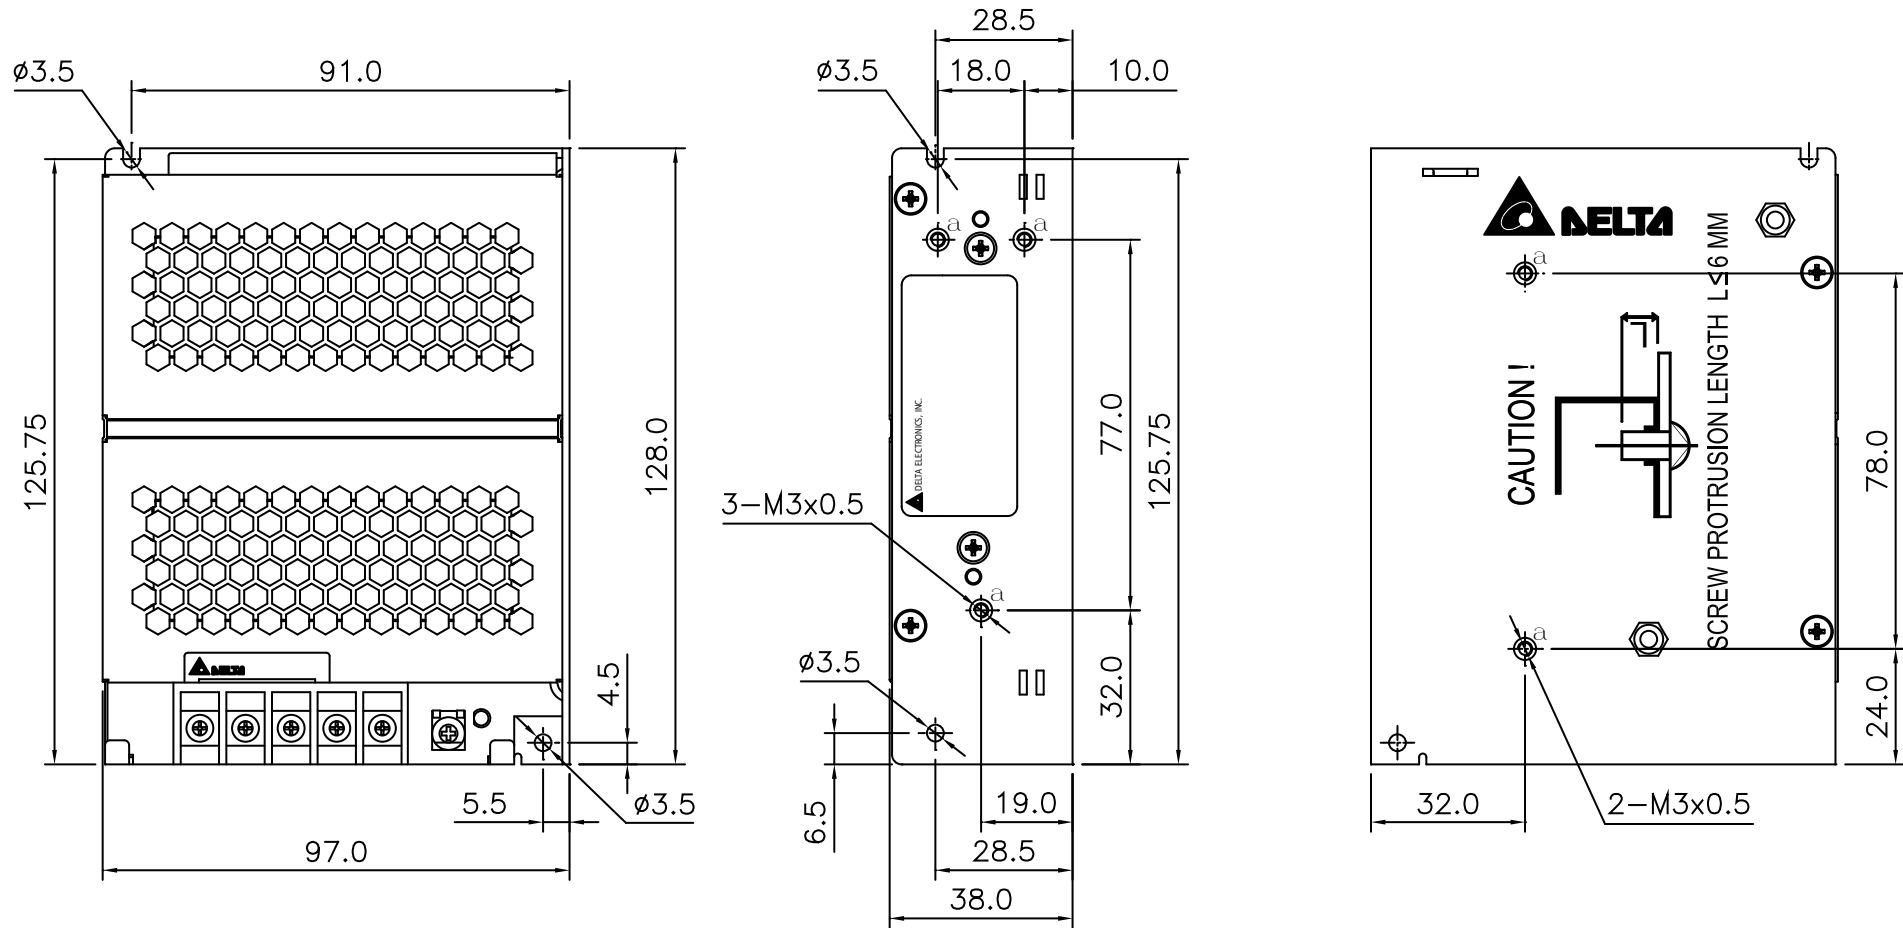

PMC

PMC Panel Mount Power Supply 24V 35W 1 Phase / PMC-24V035W1AA

PMC

PMC Panel Mount Power Supply 24V 35W 1 Phase / PMC-24V035W1AJ

PMC

PMC Panel Mount Power Supply 24V 35W 1 Phase / PMC-24V035W1AL