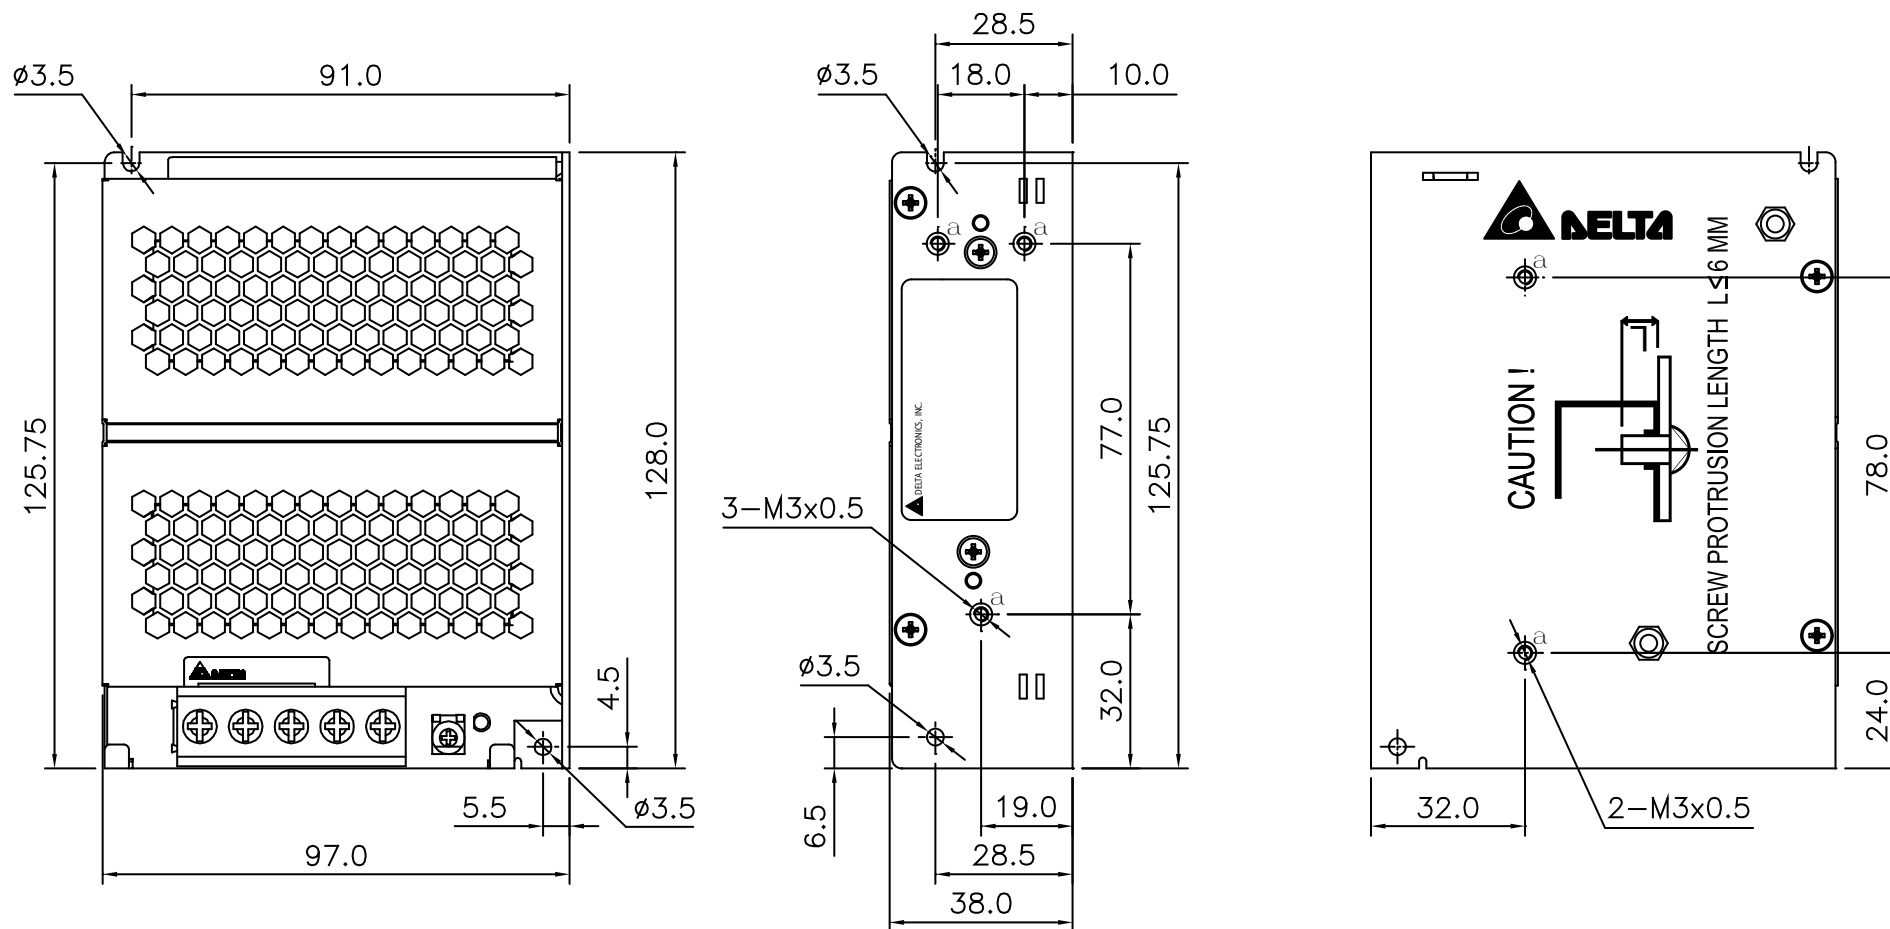

PMC

PMC Panel Mount Power Supply 24V 35W 1 Phase / PMC-24V035W1AA

PMC

PMC Panel Mount Power Supply 24V 35W 1 Phase / PMC-24V035W1AJ

PMC

PMC Panel Mount Power Supply 24V 35W 1 Phase / PMC-24V035W1AL