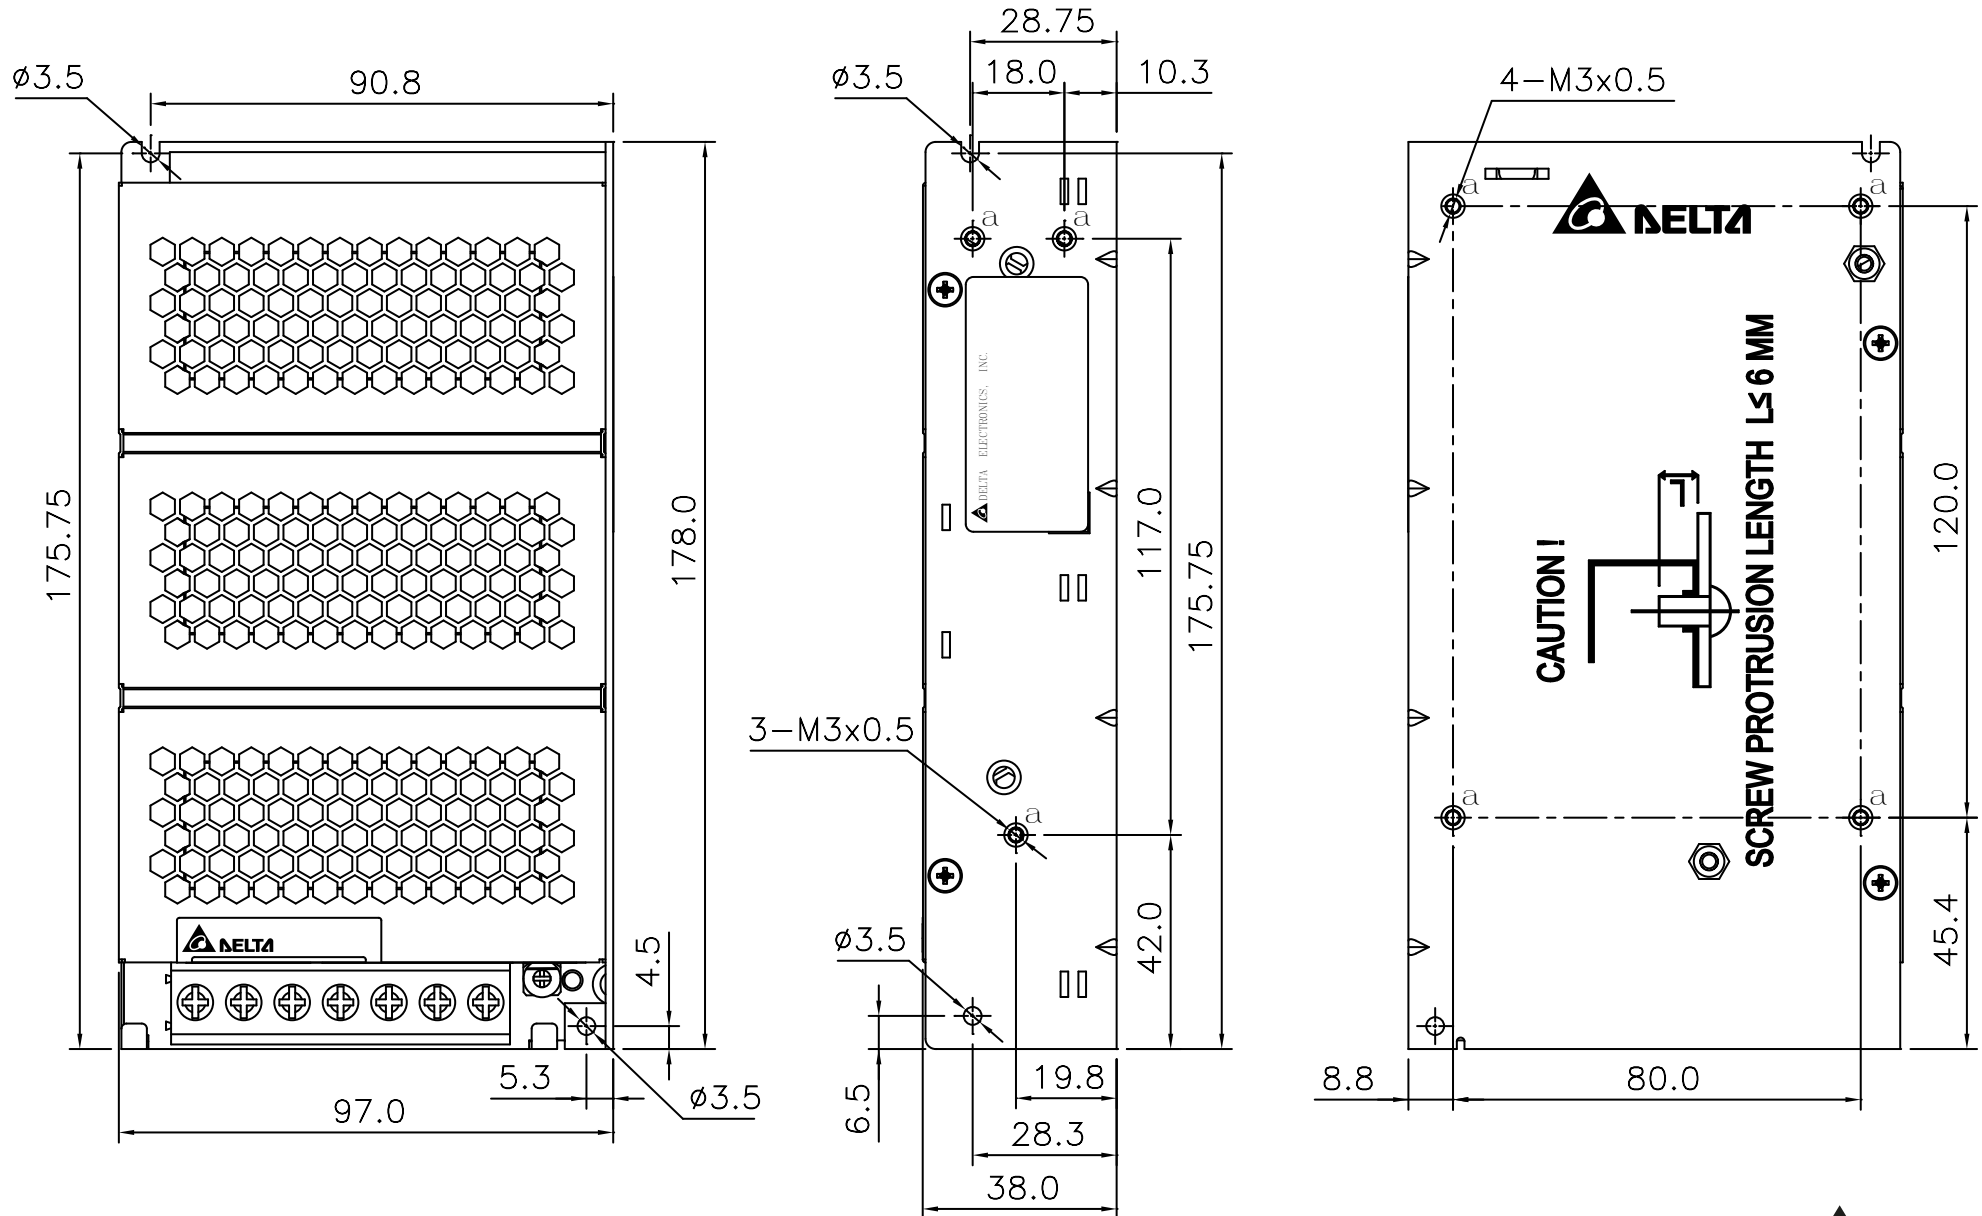

PMH

PMH Panel Mount Power Supply

24V 150W 1 Phase / PMH-24V150WCBJ, PMH-24V150WCBJ

Replaced by: PMH-24V150WCBA, PMH-24V150WCBS, PMH-24V150WCDA, PMH-24V150WCDH, PMH-24V150WCDS, PMH-24V150WCDT

****Discontinued Product****

PMH

PMH Panel Mount Power Supply

24V 150W 1 Phase / PMH-24V150WCBV, PMH-24V150WCBL

Replaced by: PMH-24V150WCBA, PMH-24V150WCBS, PMH-24V150WCDA, PMH-24V150WCDH, PMH-24V150WCDS, PMH-24V150WCDT

****Discontinued Product****