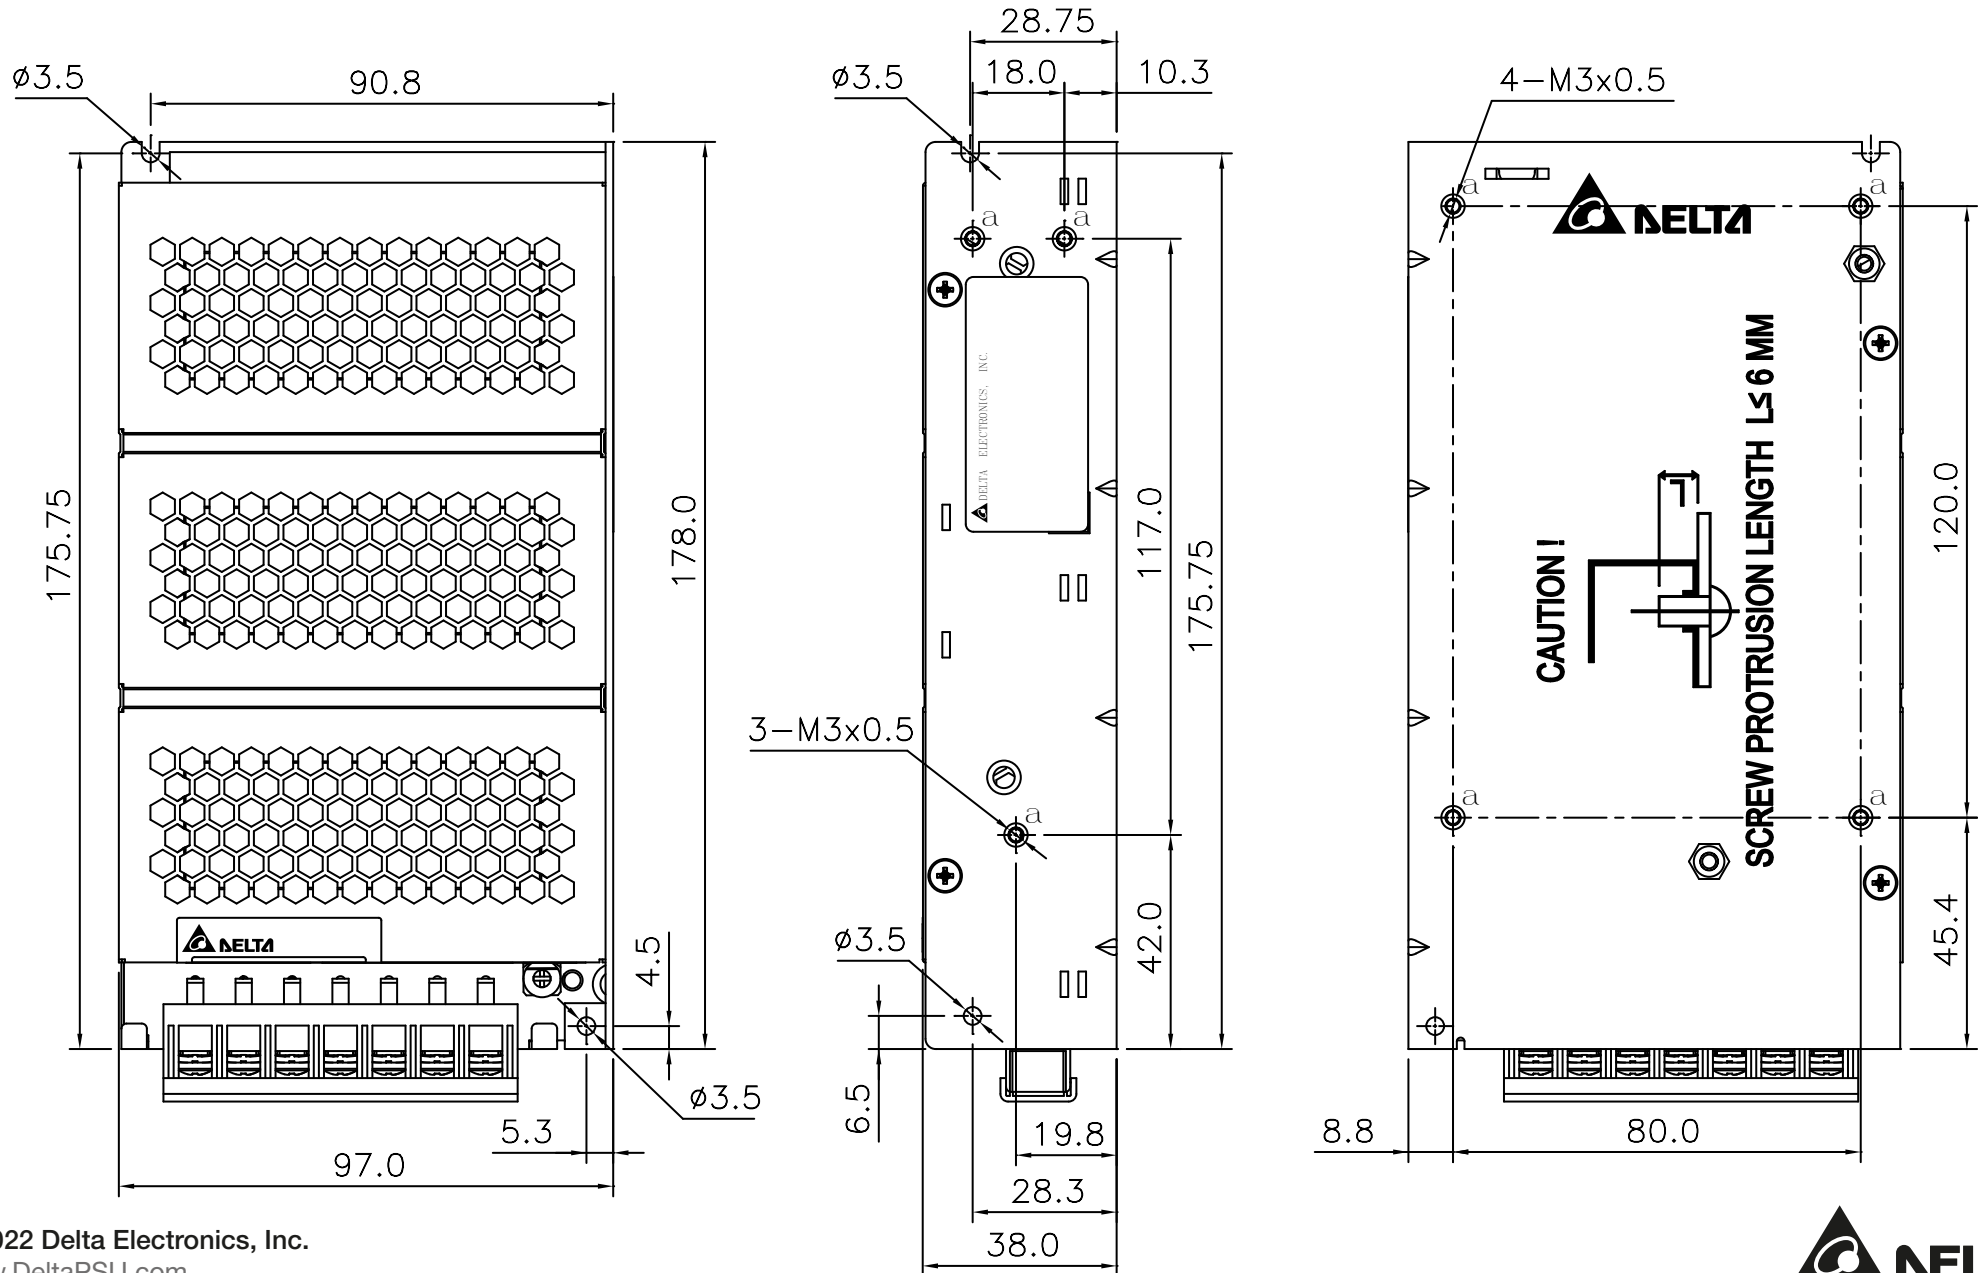

PMH

PMH Panel Mount Power Supply

24V 150W 1 Phase / PMH-24V150WCBJ, PMH-24V150WCBJ

Replaced by: PMH-24V150WCBA, PMH-24V150WCBS, PMH-24V150WCDA, PMH-24V150WCDH, PMH-24V150WCDS, PMH-24V150WCDT

****Discontinued Product****

PMH

PMH Panel Mount Power Supply

24V 150W 1 Phase / PMH-24V150WCBV, PMH-24V150WCBL

Replaced by: PMH-24V150WCBA, PMH-24V150WCBS, PMH-24V150WCDA, PMH-24V150WCDH, PMH-24V150WCDS, PMH-24V150WCDT

****Discontinued Product****