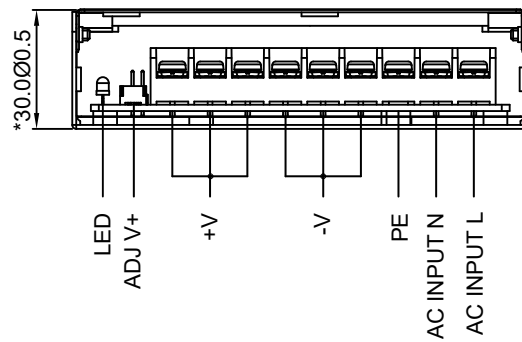

PMT2

PMT2 Panel Mount Power Supply

PMT□□V350W2B□

TABLE.

ITEM	PART NAME	REMARKS
①	COVER	NATURE
②	CHASSIS	NATURE
③	TERMINAL BLOCK 9 PIN	BLACK
④	WARNING LABEL	YELLOW
⑤	VR	--
⑥	LED	GREEN
⑦	SPEC LABEL	WHITE