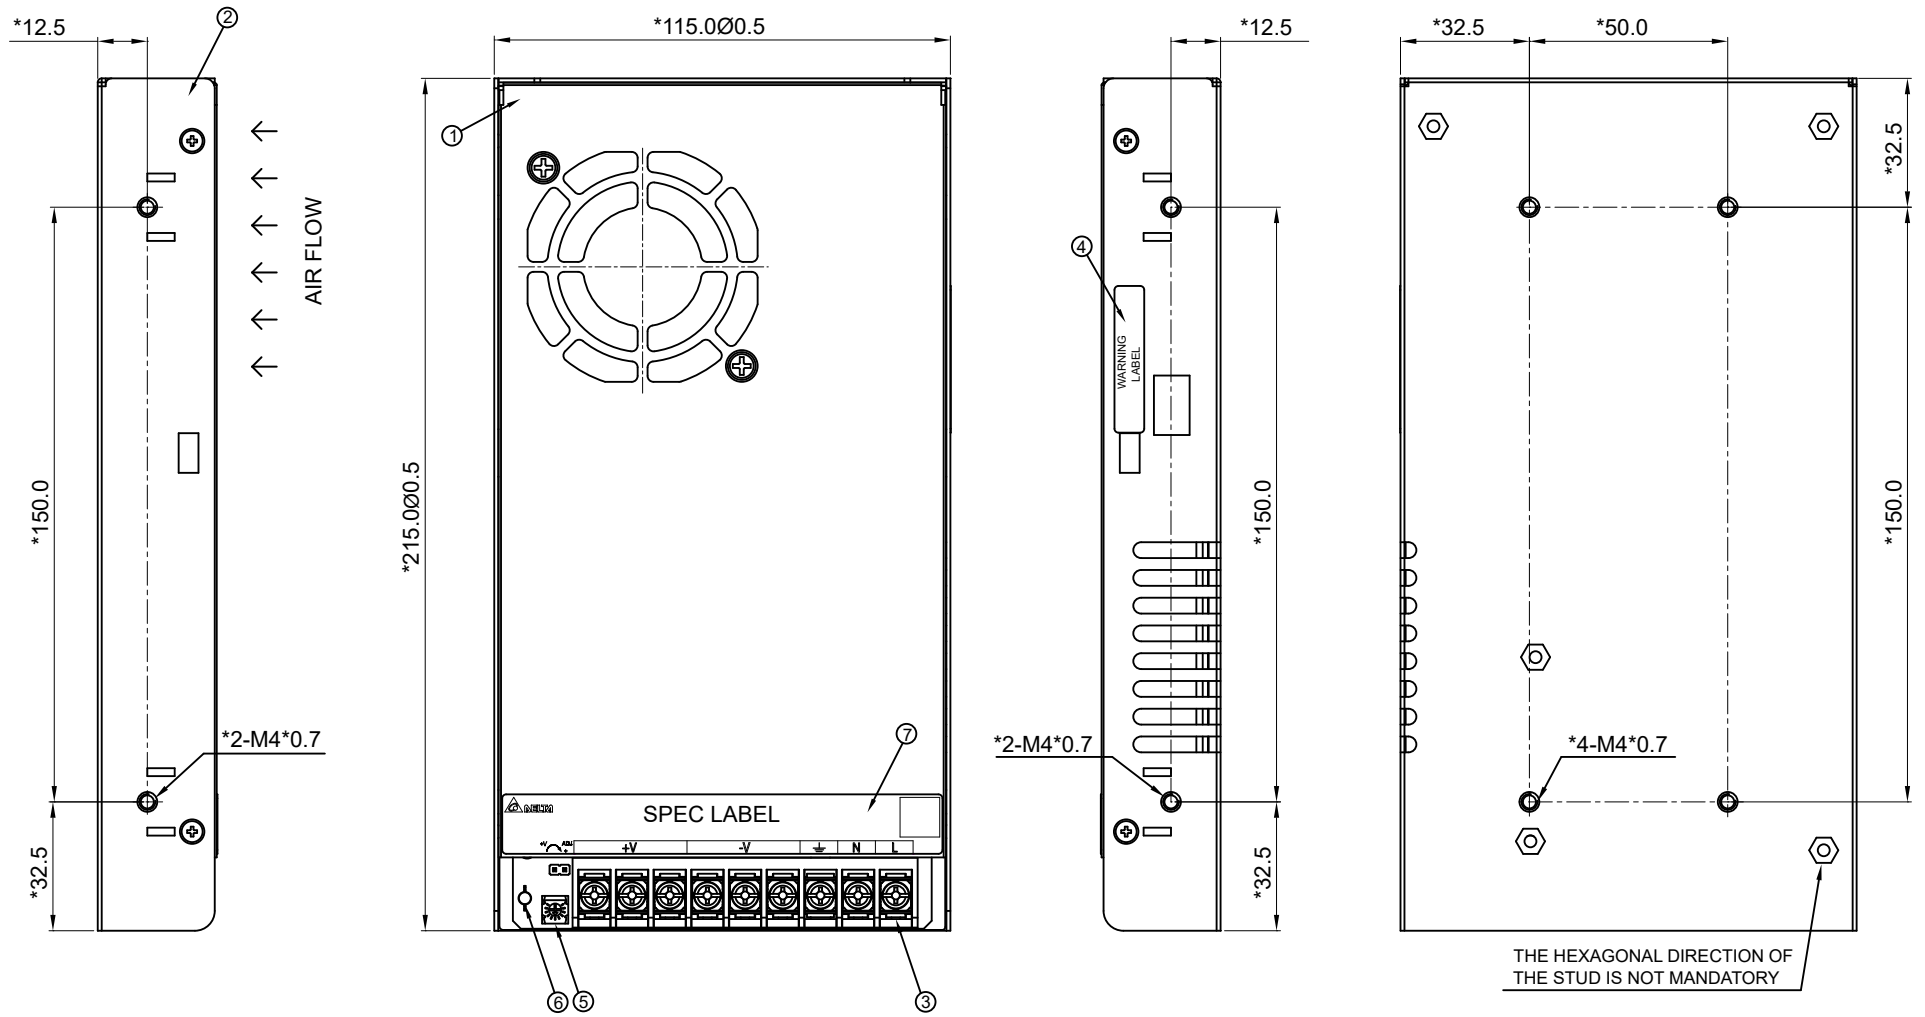

PMT2

PMT2 Panel Mount Power Supply

PMT□□V350W2B□

TABLE.

ITEM	PART NAME	REMARKS
①	COVER	NATURE
②	CHASSIS	NATURE
③	TERMINAL BLOCK 9 PIN	BLACK
④	WARNING LABEL	YELLOW
⑤	VR	--
⑥	LED	GREEN
⑦	SPEC LABEL	WHITE