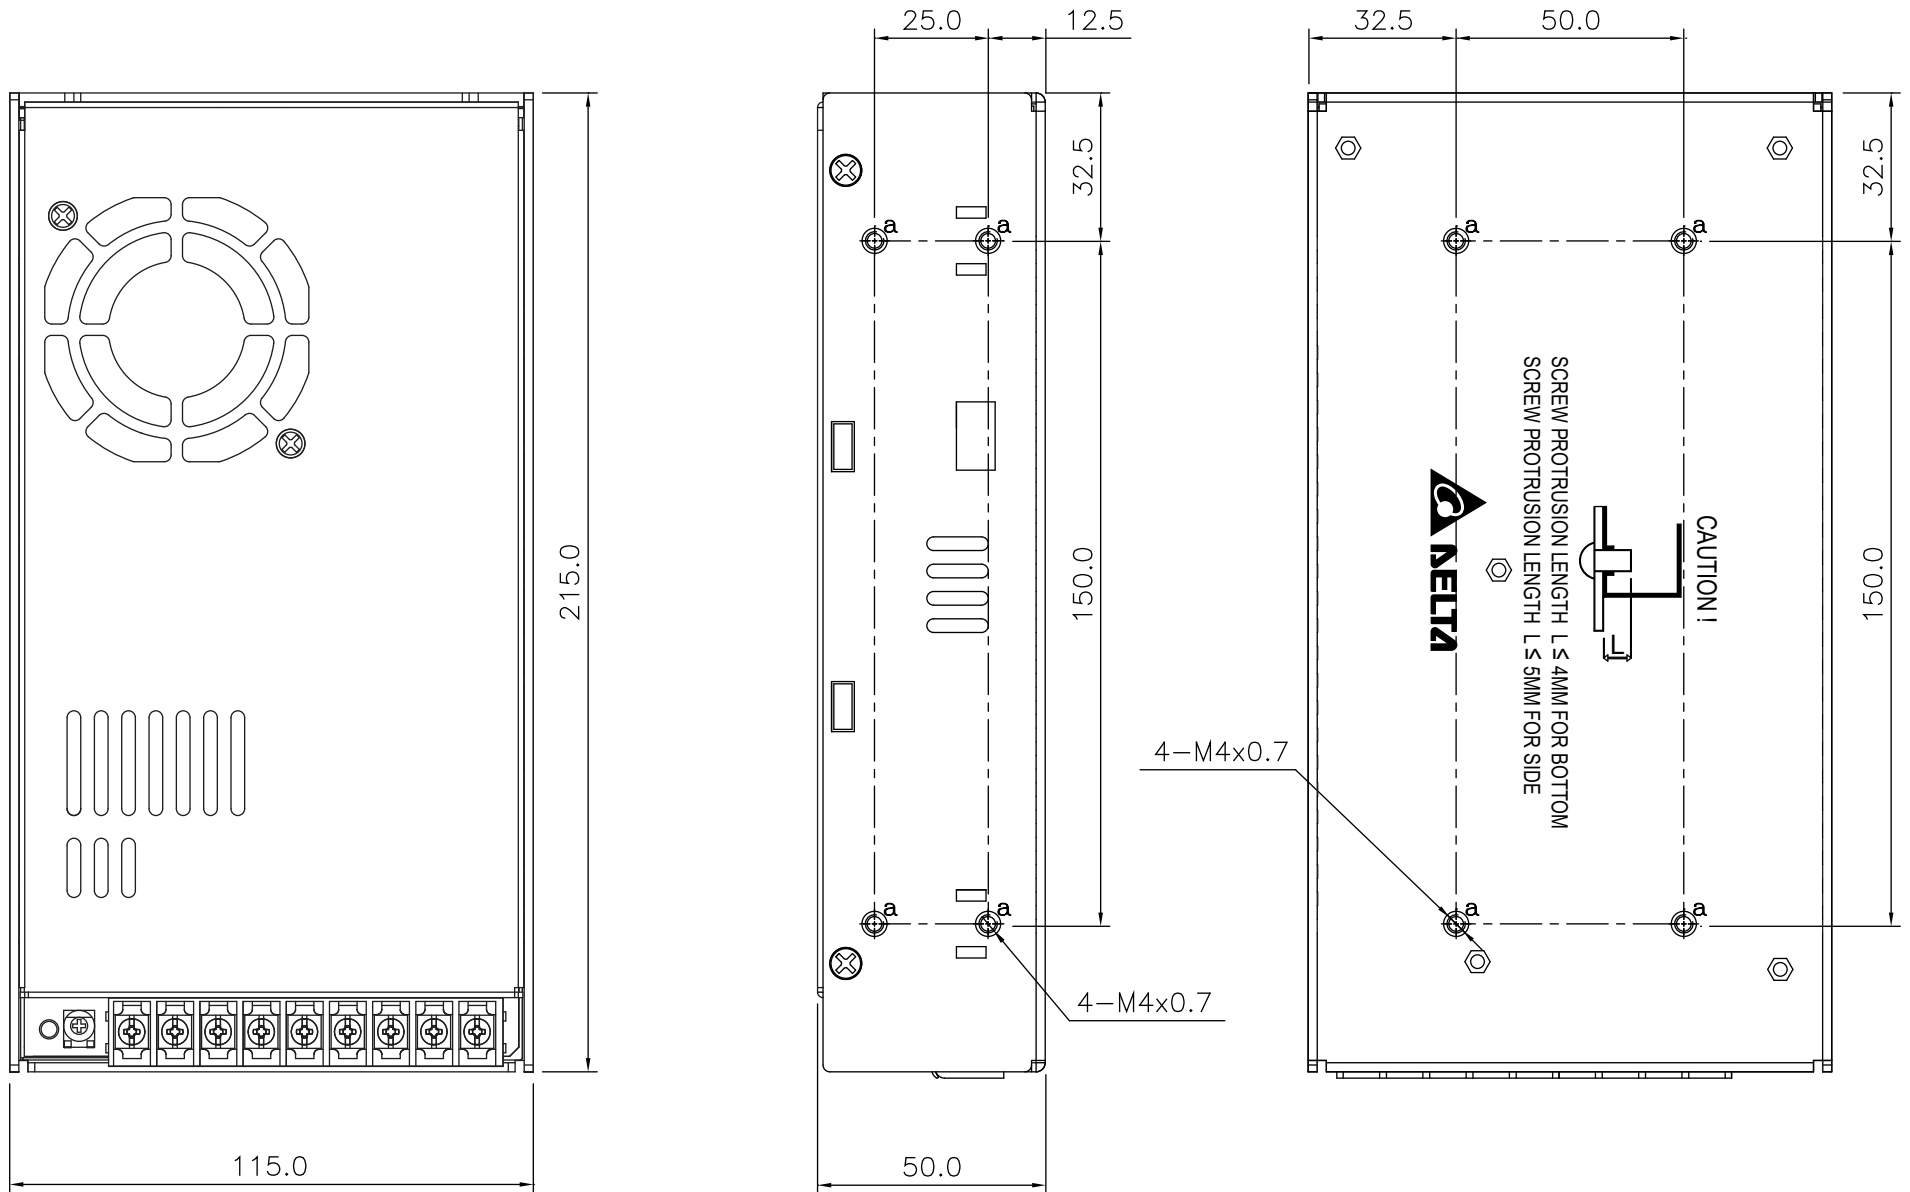

## PMT Panel Mount Power Supply 5V 350W 1 Phase / PMT-5V350W1AM□